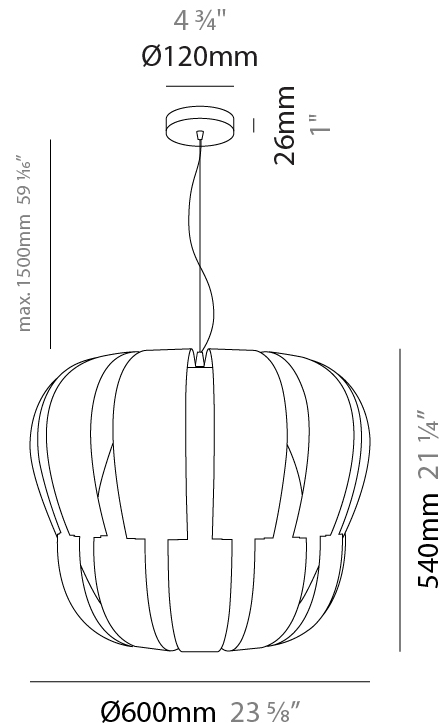

QUEEN SUSPENSION

D61042-

base number   Finish
Options

PROJECT	_____
TYPE	_____
SPECIFIER	_____
QUANTITY	_____
DATE	_____

1. To build a product code in our configurator select the specify button on the base model # product page
2. To build a manual product code on this datasheet choose from the options listed below in blue font and add the suffix to the base model #

GENERAL

Series: Queen _____
Brand: Linea Zero _____
Division: Design _____
Mounting Type: Suspension _____
Mounting Location: Ceiling _____
Subcategory: Pendant _____

PHYSICAL

Shape: Abstract _____
Diameter (mm): 600 _____
Diameter (in): 23 5/8 _____
Height (mm): 540 _____
Height (in): 21 1/4 _____
Max. Overall Height (mm): 2080 _____
Max. Overall Height (in): 81 7/8 _____
Light Distribution: Omnidirectional _____
Diffuser: Polilux™ Shade - See Finish Options _____
Fixture Finish: WHI / SIL / NGD / COP / PKM _____
Fixture Material: Polilux™/ Metal holder _____

ELECTRICAL

Number of Lamps: 2 _____
Lamp Type: LED Retrofit _____
Bulb Included: Bulb Not Included _____
Max. Wattage Per Lamp (W): 7 _____
Lamp Base: E26 _____
Input Voltage (V): 120 _____
Upon Request: 277Vac / GU24 _____

LED

OPTICAL

RATINGS AND CERTIFICATIONS

Certified By: Certified for North American Standards _____
IP rating: IP20 _____